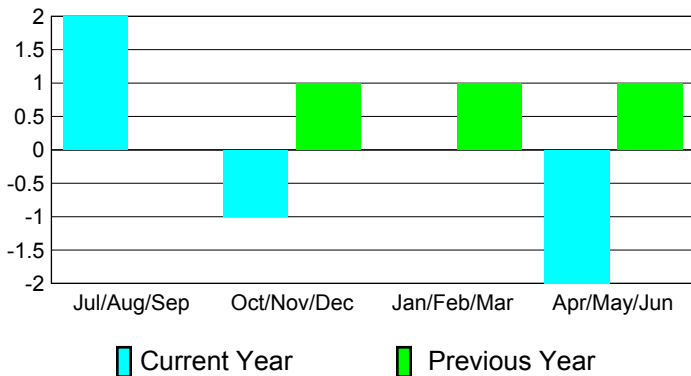

Club Results 2010-2011

Goal, New, Dropped, Gain/Loss

Comparison of Club Gain/Loss

Current Year Compared to the Previous Year

YTD Status Quo Clubs 2010-2011

Status Quo Clubs Compared to Status Quo Members

MEMBERSHIP