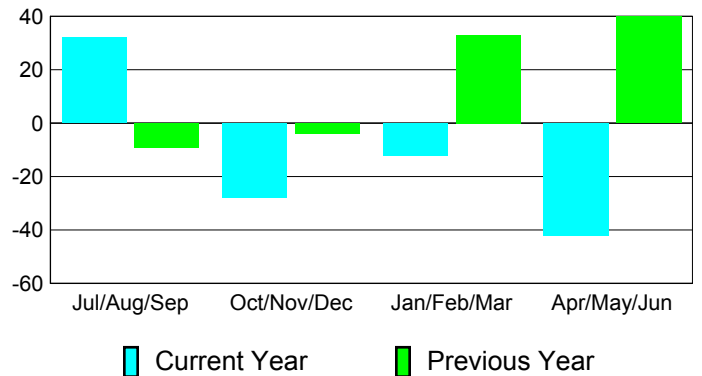

Membership Results
2010-2011

Membership
2009-2010

Month	Net Memb Goal	Actual New Memb	Actual Dropped Memb	Gain/Loss of Memb	Gain/Loss of Memb
Jul/Aug/Sep	35	72	-40	32	-9
Oct/Nov/Dec	26	24	-52	-28	-4
Jan/Feb/Mar	37	47	-59	-12	33
Apr/May/June	37	48	-90	-42	40
Totals	135	191	-241	-50	60

Membership Results 2010-2011

Goal, New, Dropped, Gain/Loss

Comparison of Membership Gain/Loss

Current Year Compared to the Previous Year

Gender Comparison 2010-2011

Jul/Aug/Sep

Oct/Nov/Dec

Jan/Feb/Mar

Apr/May/June

Male

Female