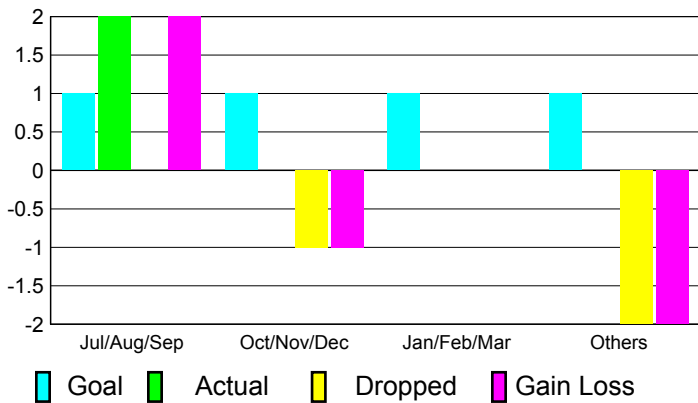

2010-2011 GMT Reports for District (or Undistricted) **District 7 I**

GMT: **JOHN 'JACK' R FERGUSON**

Location: **ARKANSAS**

GMT CA: **1**

CLUBS

Club Results
2010-2011

Clubs
2009-2010

Month	New Club Goal	Actual New Clubs	Actual Dropped Clubs	Gain/Loss of Clubs	Gain/Loss of Clubs
Jul/Aug/Sep	1	2	0	2	0
Oct/Nov/Dec	1	0	-1	-1	1
Jan/Feb/Mar	1	0	0	0	1
Apr/May/June	1	0	-2	-2	1
Totals	4	2	-3	-1	3

Club Results 2010-2011

Goal, New, Dropped, Gain/Loss

Comparison of Club Gain/Loss

Current Year Compared to the Previous Year

YTD Status Quo Clubs 2010-2011

Status Quo Clubs Compared to Status Quo Members

MEMBERSHIP

Membership Results
2010-2011

Membership
2009-2010

Month	Net Memb Goal	Actual New Memb	Actual Dropped Memb	Gain/Loss of Memb	Gain/Loss of Memb
Jul/Aug/Sep	35	72	-40	32	-9
Oct/Nov/Dec	26	24	-52	-28	-4
Jan/Feb/Mar	37	47	-59	-12	33
Apr/May/June	37	48	-90	-42	40
Totals	135	191	-241	-50	60