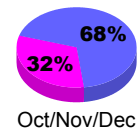

Membership Results
2010-2011

Membership
2009-2010

Month	Net Memb Goal	Actual New Memb	Actual Dropped Memb	Gain/Loss of Memb	Gain/Loss of Memb
Jul/Aug/Sep	35	72	-40	32	-9
Oct/Nov/Dec	26	24	-52	-28	-4
Jan/Feb/Mar	37	47	-59	-12	33
Apr/May/June	37	48	-90	-42	40
Totals	135	191	-241	-50	60

Membership Results 2010-2011

Goal, New, Dropped, Gain/Loss

Comparison of Membership Gain/Loss

Current Year Compared to the Previous Year

Gender Comparison 2010-2011

Jul/Aug/Sep

Oct/Nov/Dec

Jan/Feb/Mar

Apr/May/June

Male

Female